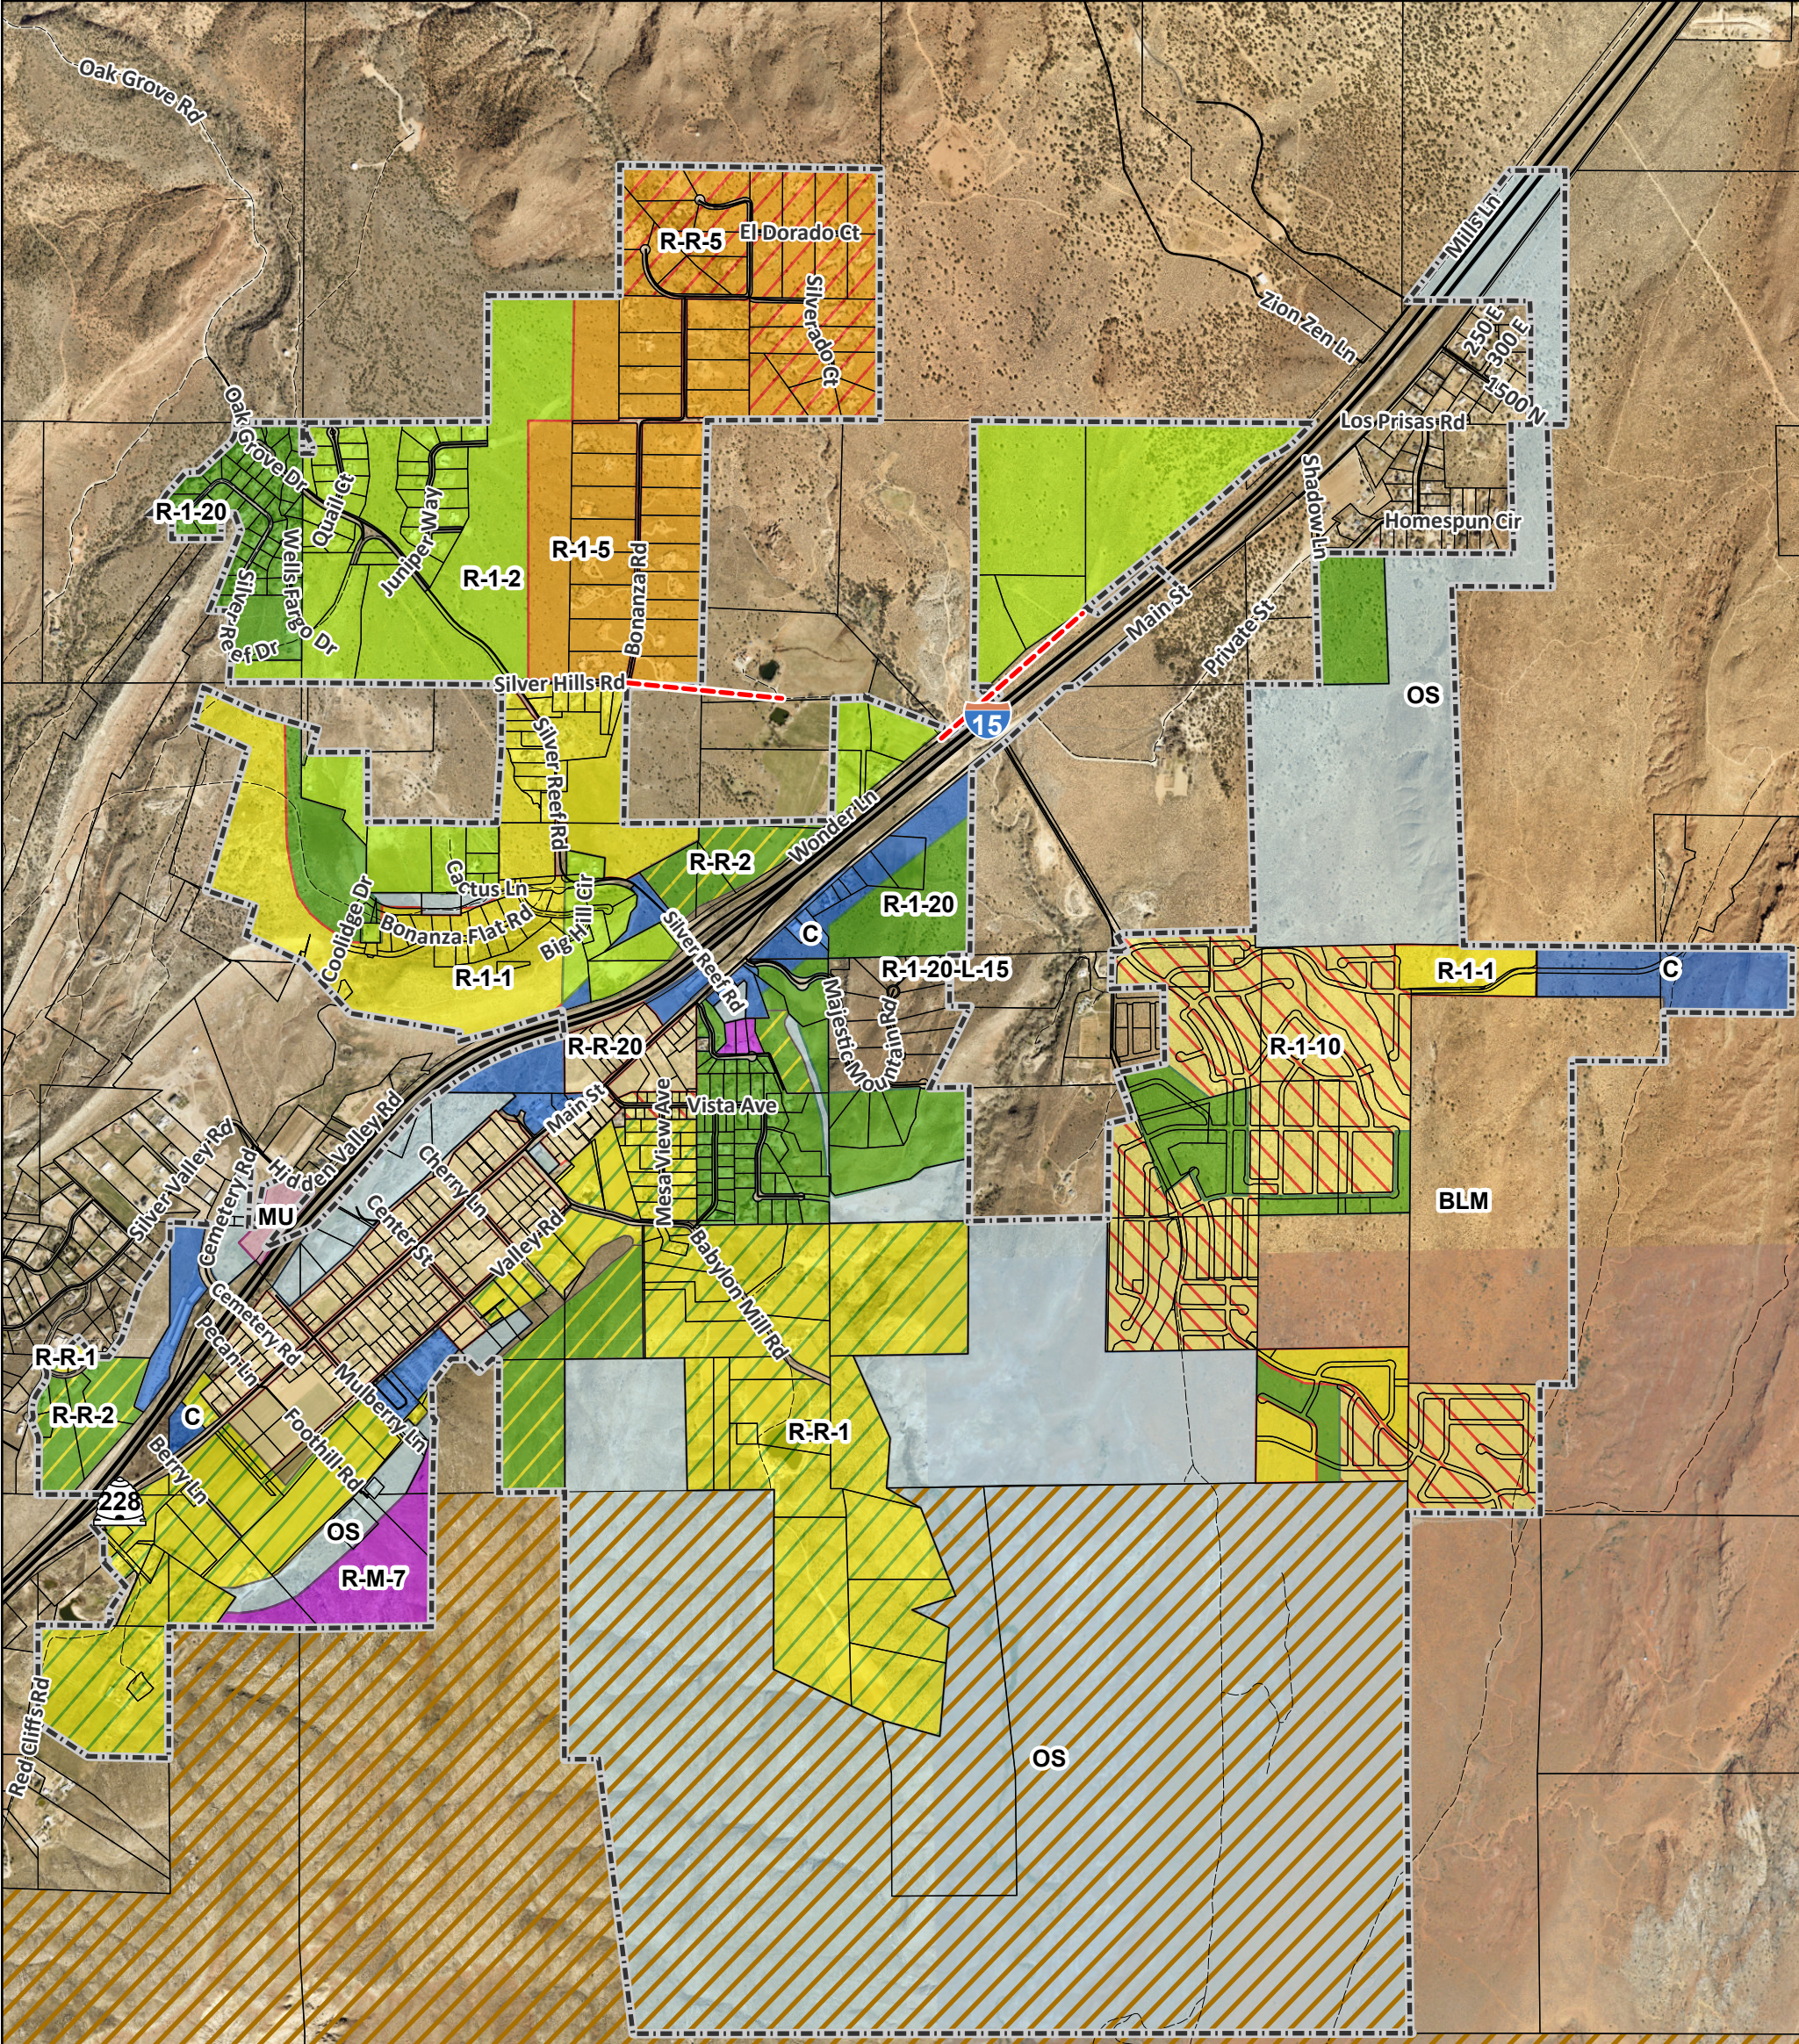

Town of Leeds Zoning

0 0.5 1 Miles

Document Path: S:\Projects\Cities\Zoning\Leeds\LeedsZoning.aprx Date: 4/7/2026

Legend

Leeds Zoning	Transportation
OS	Interstate
C	State Route
M-H	Major
MU	Minor
R-M-7	Dirt
R-1-10	Secondary Access Roads
R-1-20	Town Boundary
R-R-20	Parcels
R-1-1	Red Cliffs Desert Reserve
R-R-1	
R-1-2	
R-R-2	
R-2-2	
R-1-5	
R-R-5	